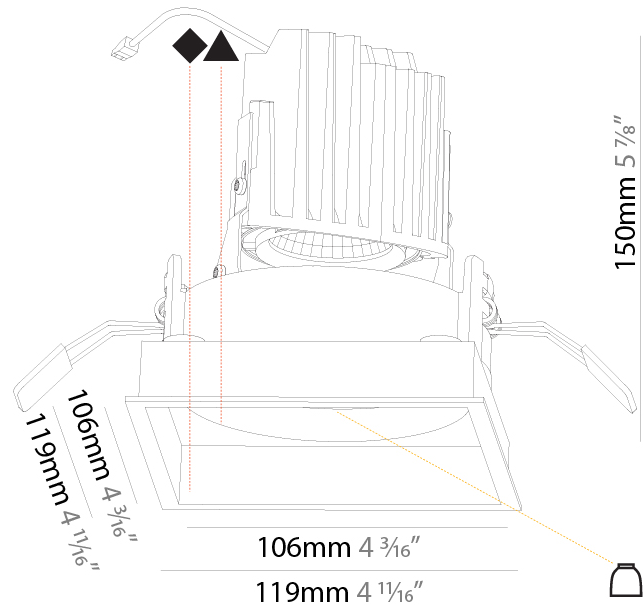

GENERAL

Series: Bioniq
Subseries: Bioniq Square Deep
Brand: Prolicht
Division: Architectural
Mounting Type: Recessed
Mounting Location: Ceiling
Subcategory: Downlight

PHYSICAL

Shape: Square
Length (mm): 119
Length (in): 4 ¹¹/₁₆"
Width (mm): 119
Width (in): 4 ¹¹/₁₆"
Depth (mm): 150
Depth (in): 5 ⁷/₈"
Ceiling Thickness (mm): 10 / 12.5 / 15
Ceiling Thickness (in): 3/8 or 1/2 or 9/16
Min. Recessing Depth (mm): 170
Min. Recessing Depth (in): 6 ¹¹/₁₆"
Light Distribution: Downlight
Weight (kg): 0.592
Weight (lbs): 1.31
Fixture Finish: SSR / BKV / CWI / CRY / HAB / UFT / ITA / RUA / FTG / MYG / LOD / PUS / FRO / FUP / KIA / POP / BLS / SPG / MEY / GOH / GUM / CHC / COM / ABZ / JAG / OBR / MOS / ROR
Fixture Material: Aluminum Die Cast
Cut-out Measurements: 114mm / 4 1/2" x 114mm / 4 1/2"

ELECTRICAL

Lamp Type: LED (Zhaga Standard)
Total Output Wattage (W): 15
Dimming: Dali Dimming
Driver Included: No
Driver Location: Recessed Housing
Driver Type: Constant Current 120Vac
Housing: See components
Input Voltage (V): 120
Constant Current (MA): 350

LED

Number of LEDs: 1
Color Temperature (°K): Warm Dim
Max. Delivered Lumen (lm): 760
Nominal Lumen (lm): 1140
CRI: >90 CRI
Lamp Life (hrs): 50000

OPTICAL

Reflector°: 20 / 40 / 60
Adjustability: Rotational 355°; Tilt 30°

RATINGS AND CERTIFICATIONS

Certified By: Certified for North American Standards
IP rating: IP20