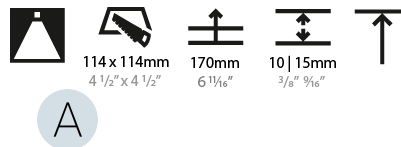

GENERAL

Series: Bioniq
Subseries: Bioniq Square Deep
Brand: Prolicht
Division: Architectural
Mounting Type: Recessed
Mounting Location: Ceiling
Subcategory: Downlight

PHYSICAL

Shape: Square
Length (mm): 119
Length (in): 4 ¹¹/₁₆"
Width (mm): 119
Width (in): 4 ¹¹/₁₆"
Depth (mm): 150
Depth (in): 5 ⁷/₈"
Ceiling Thickness (mm): 10 / 12.5 / 15
Ceiling Thickness (in): 3/8 or 1/2 or 9/16
Min. Recessing Depth (mm): 170
Min. Recessing Depth (in): 6 ¹¹/₁₆"
Light Distribution: Downlight
Weight (kg): 0.592
Weight (lbs): 1.31
Fixture Finish: SSR / BKV / CWI / CRY / HAB / UFT / ITA / RUA / FTG / MYG / LOD / PUS / FRO / FUP / KIA / POP / BLS / SPG / MEY / GOH / GUM / CHC / COM / ABZ / JAG / OBR / MOS / ROR
Fixture Material: Aluminum Die Cast
Cut-out Measurements: 114mm / 4 1/2" x 114mm / 4 1/2"

ELECTRICAL

Lamp Type: LED (Zhaga Standard)
Total Output Wattage (W): 15
Dimming: Dali Dimming
Driver Included: No
Driver Location: Recessed Housing
Driver Type: Constant Current 120Vac
Housing: See components
Input Voltage (V): 120
Constant Current (MA): 350

LED

Number of LEDs: 1
Color Temperature (°K): Warm Dim
Max. Delivered Lumen (lm): 760
Nominal Lumen (lm): 1140
CRI: >90 CRI
Lamp Life (hrs): 50000

OPTICAL

Reflector°: 20 / 40 / 60
Adjustability: Rotational 355°; Tilt 30°

RATINGS AND CERTIFICATIONS

Certified By: Certified for North American Standards
IP rating: IP20